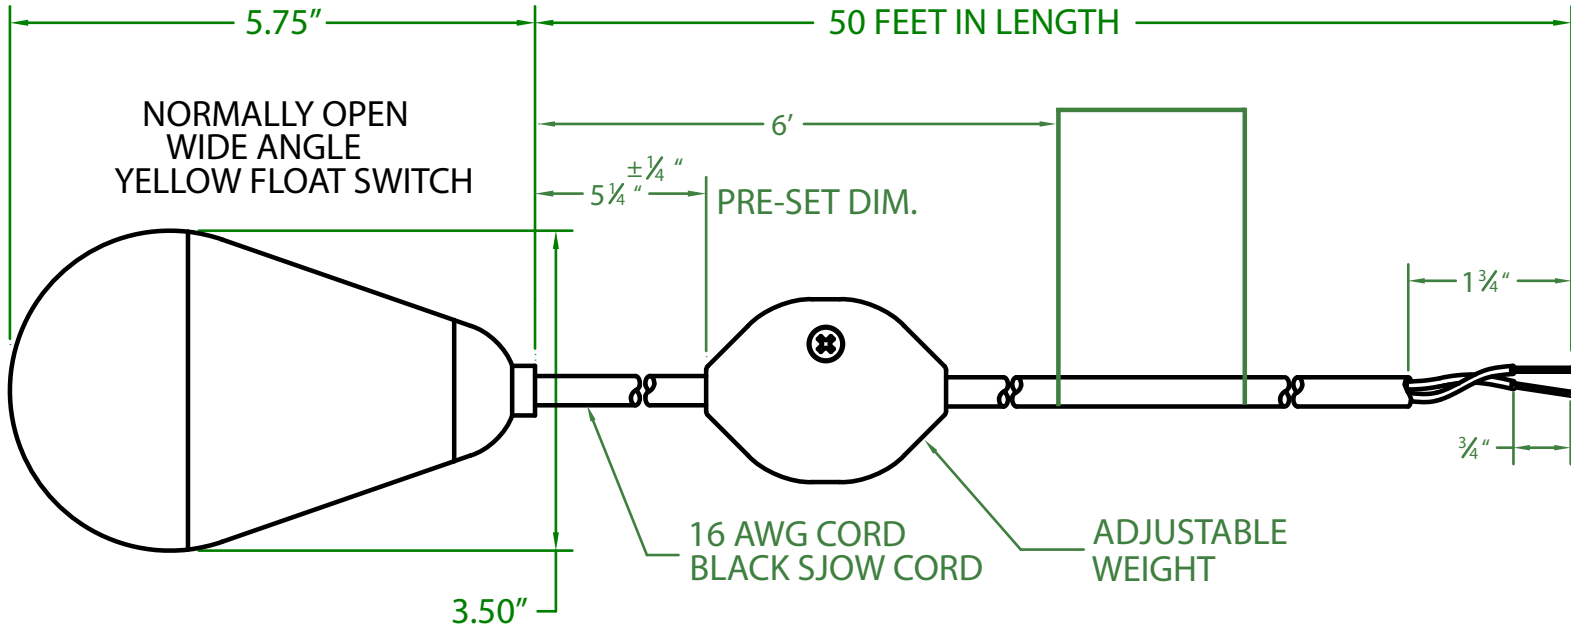

MERCURY DISPLACEMENT INDUSTRIES, INC.

Post Office Box 710 - U.S. 12 East - Edwardsburg, Michigan 49112-0710

Phone (269) 663-8574 - Fax (269) 663-2924

(800) 634-4077

JEB2OW50C0 W

MERCURY FLOAT

OPERATING ANGLE: CONTACTS CLOSE @ 45° ABOVE HORIZONTAL.
CONTACTS OPEN @ 45° BELOW HORIZONTAL.